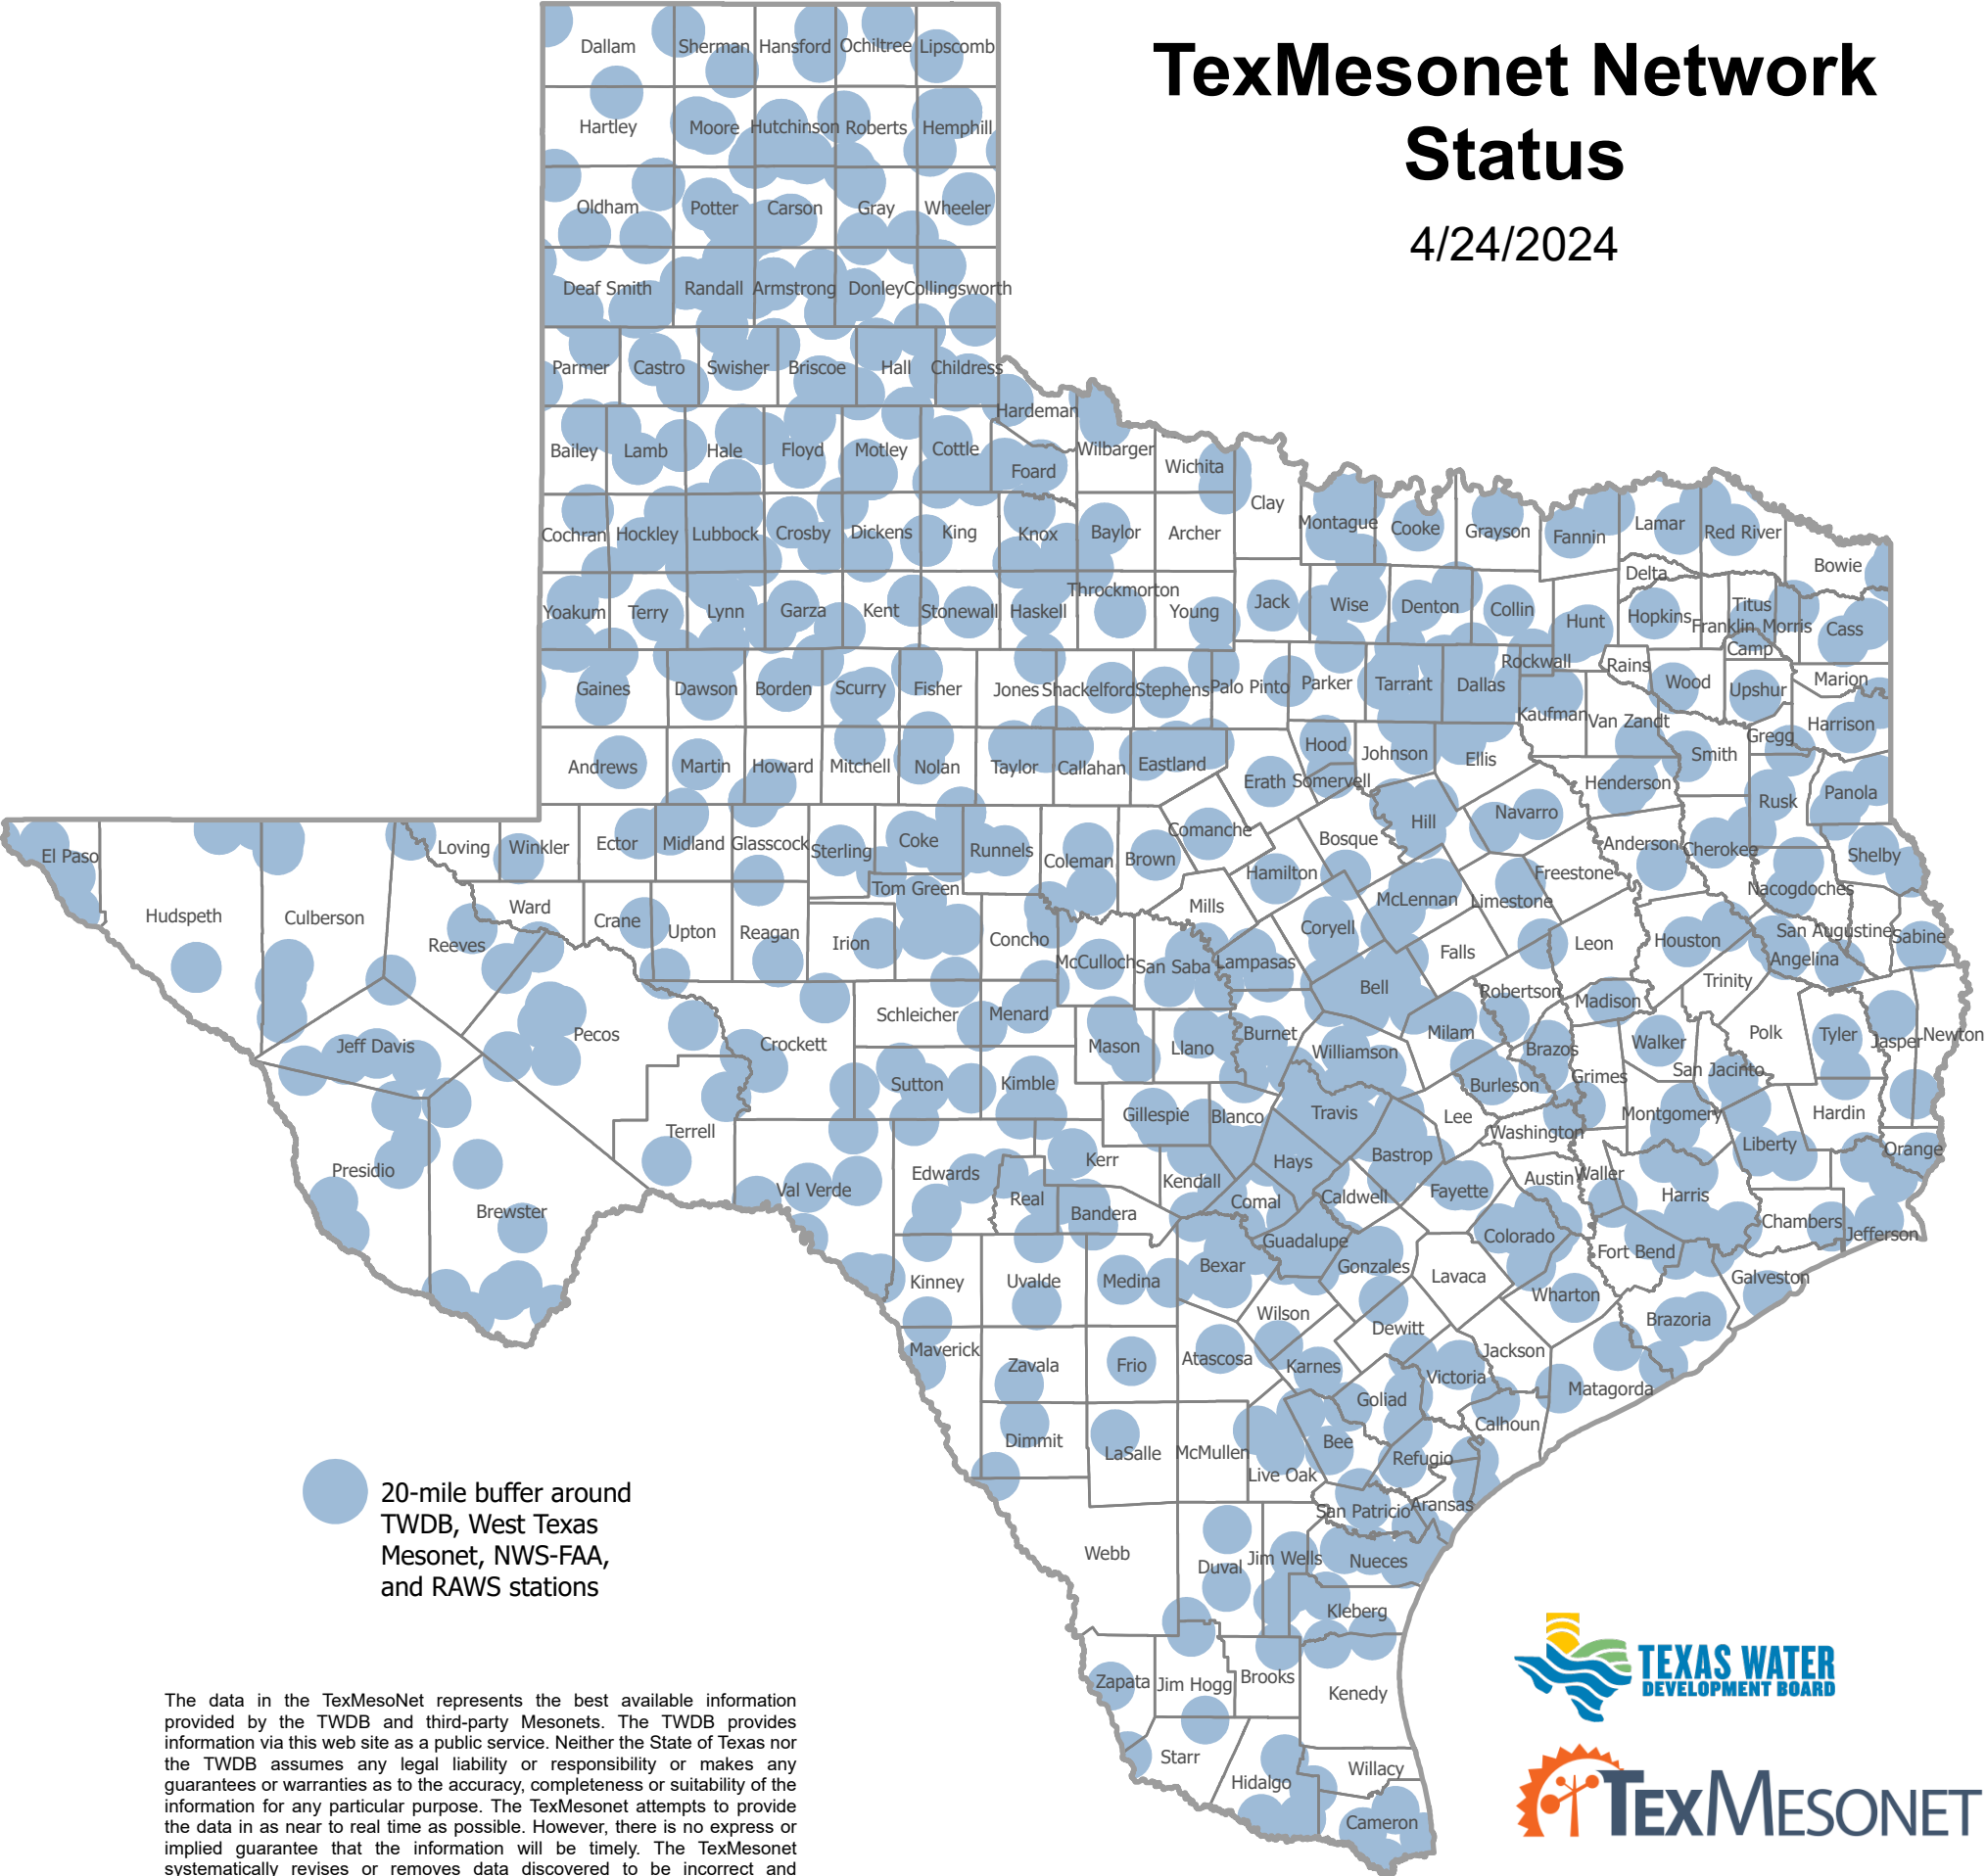

TexMesonet Network Status

4/24/2024

● 20-mile buffer around TWDB, West Texas Mesonet, NWS-FAA, and RAWS stations

The data in the TexMesoNet represents the best available information provided by the TWDB and third-party Mesonet. The TWDB provides information via this web site as a public service. Neither the State of Texas nor the TWDB assumes any legal liability or responsibility or makes any guarantees or warranties as to the accuracy, completeness or suitability of the information for any particular purpose. The TexMesonet attempts to provide the data in as near to real time as possible. However, there is no express or implied guarantee that the information will be timely. The TexMesonet systematically revises or removes data discovered to be incorrect and therefore provides the data "as is" and "as available". If you find inaccurate information or have questions, please contact TexMesonet@twdb.texas.gov

Sources: TWDB, Mesowest, West Texas Mesonet