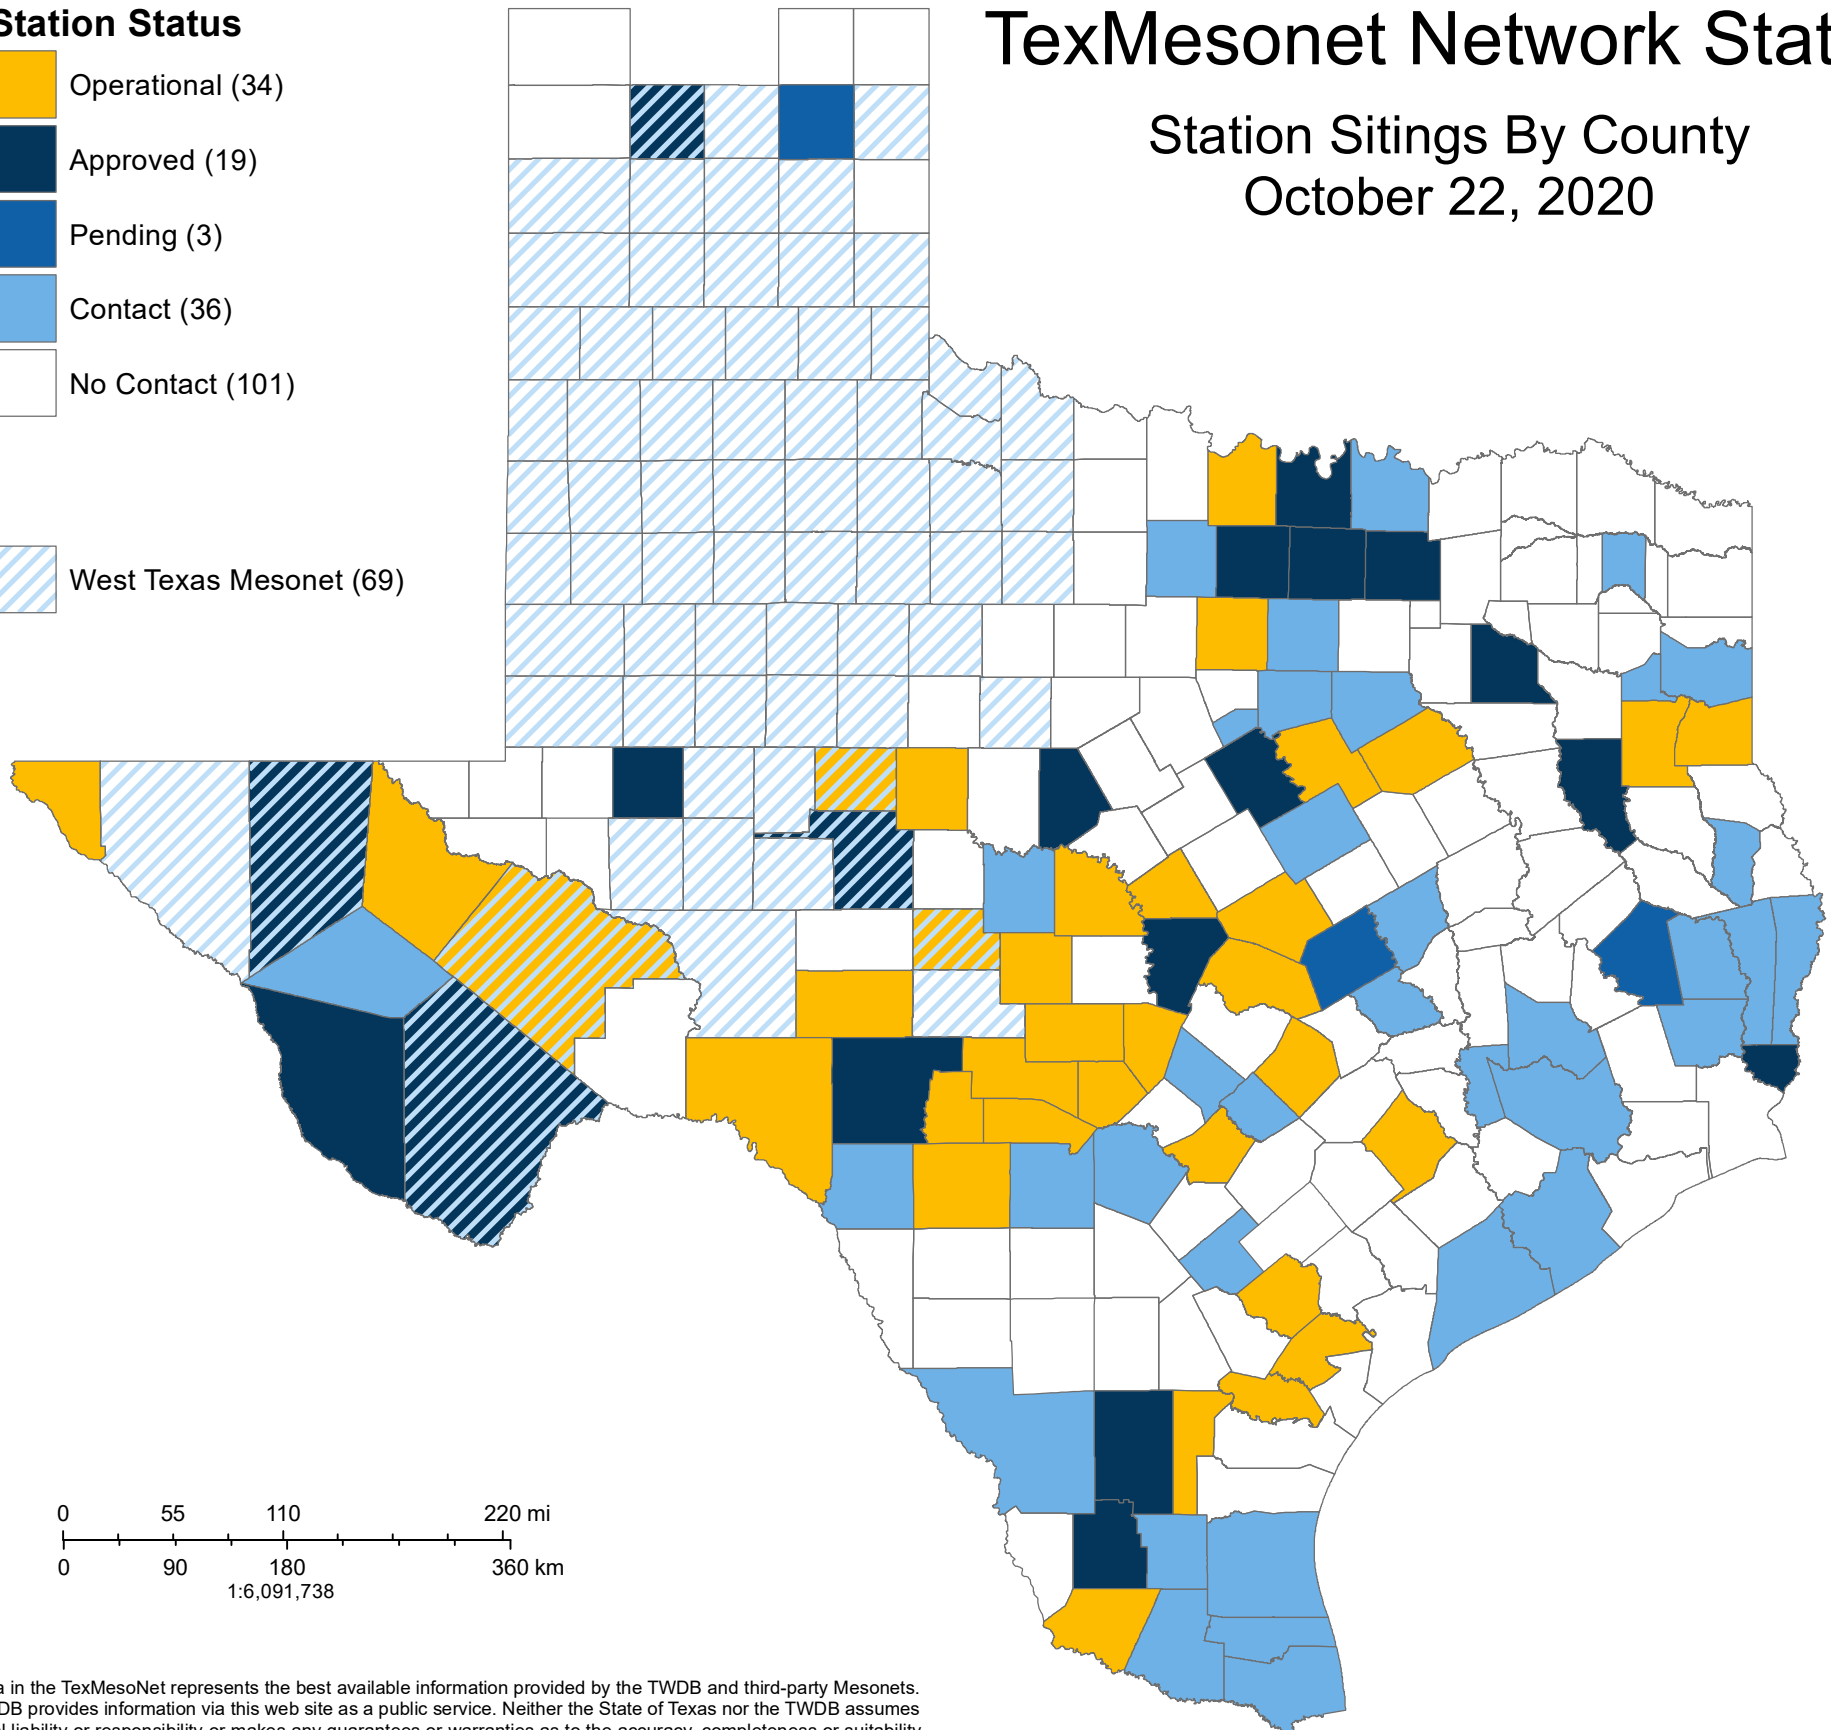

TexMesonet Network Status

Station Sitings By County
October 22, 2020

Station Status

The data in the TexMesoNet represents the best available information provided by the TWDB and third-party Mesonets. The TWDB provides information via this web site as a public service. Neither the State of Texas nor the TWDB assumes any legal liability or responsibility or makes any guarantees or warranties as to the accuracy, completeness or suitability of the information for any particular purpose. The TexMesonet attempts to provide the data in as near to real time as possible. However, there is no express or implied guarantee that the information will be timely. The TexMesonet systematically revises or removes data discovered to be incorrect and therefore provides the data "as is" and "as available". If you find inaccurate information or have questions, please contact TexMesonet@twdb.texas.gov